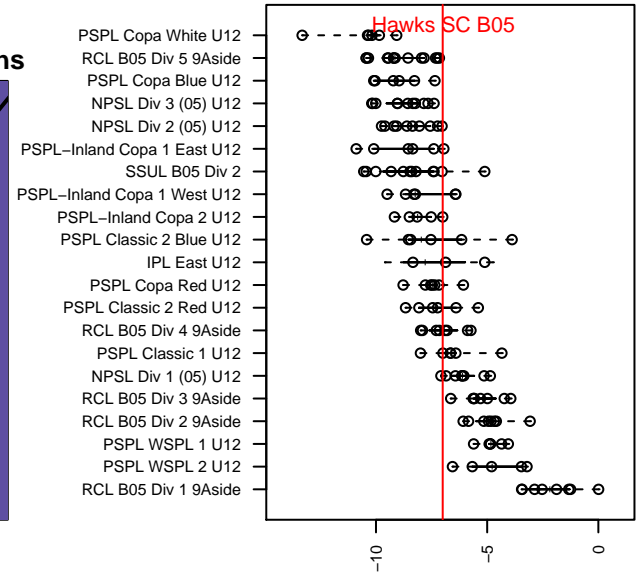

# Hawks SC B05

Pullman, WA  
B05 total strength=590  
attack=0.69 defense=0.34  
fall league = PSPL-Inland Copa 2 U12  
spr league = Spr PSPL-Inland Copa 1 U12

alt names used:  
Hawks Soccer Club Boys 05  
Hawks Soccer Club Boys 05

Venues played:  
2016 PSPL-Inland Copa 2 U12  
2016 Spr PSPL-Inland Copa 1 U12

**attack and defense variance (black dot)  
relative to other teams  
and top 10 in region**

**attack and defense rating  
relative to others at age  
and all opponents in last 13 months**